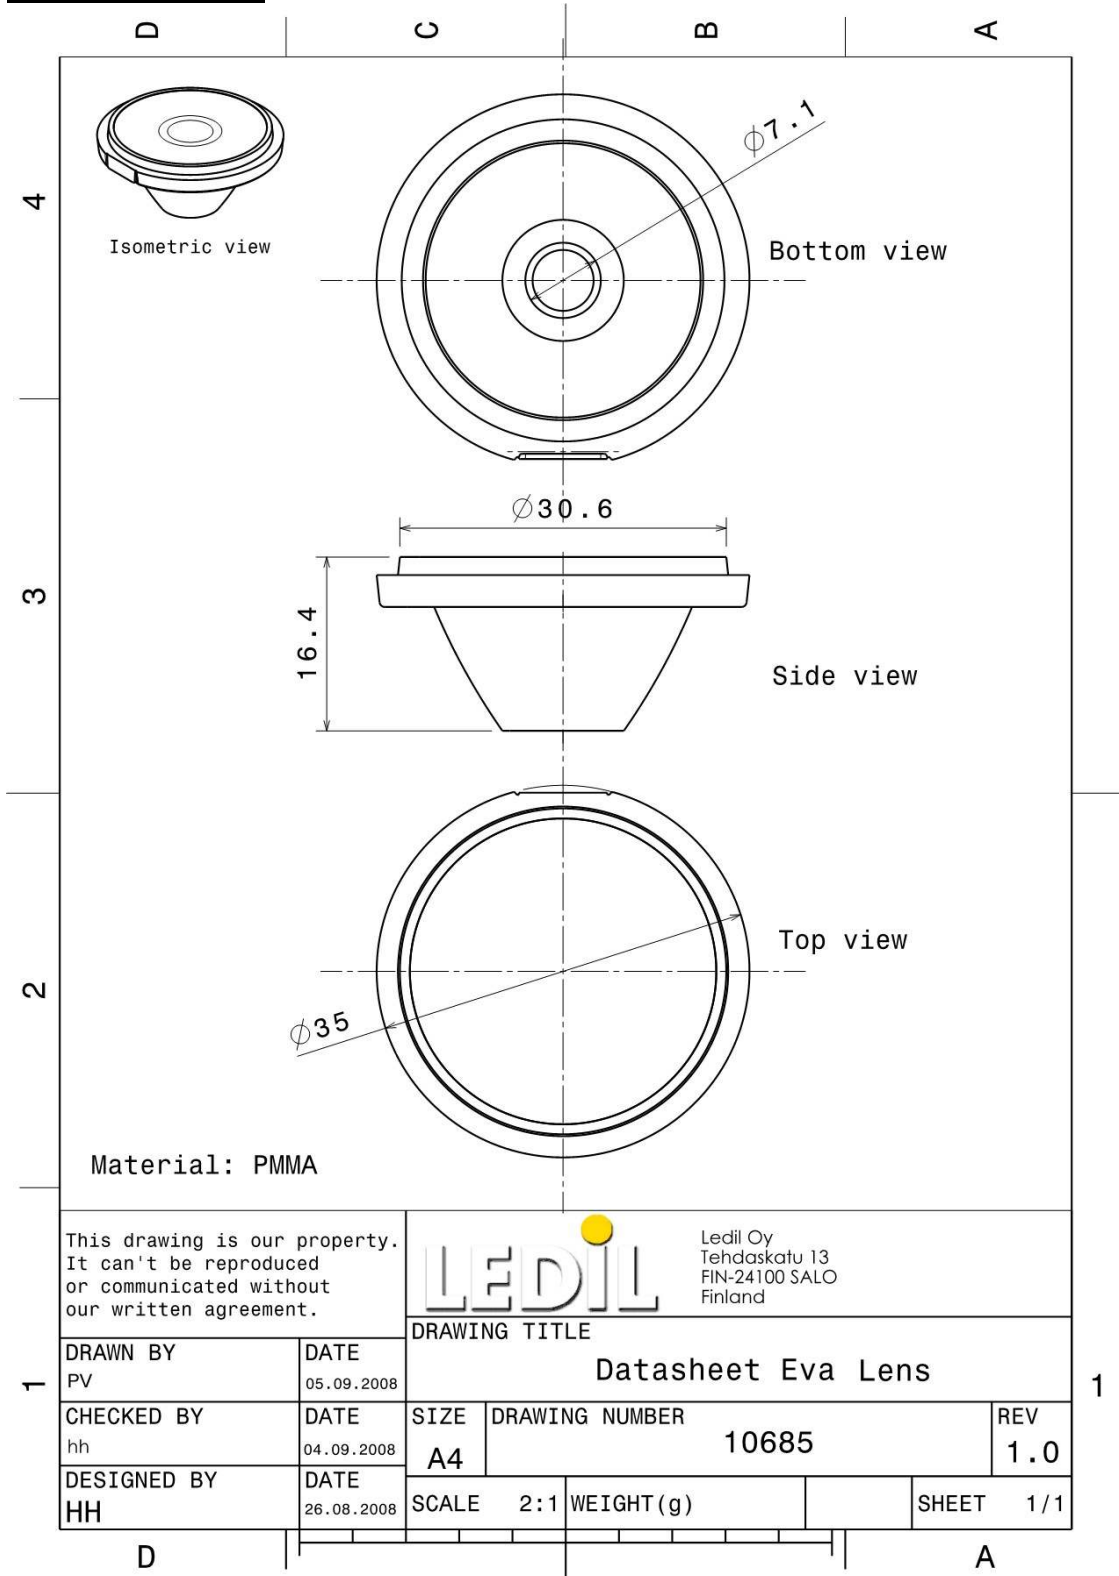

DRAWINGS

© Ledil Oy - PRELIMINARY - Subject to change without prior notice